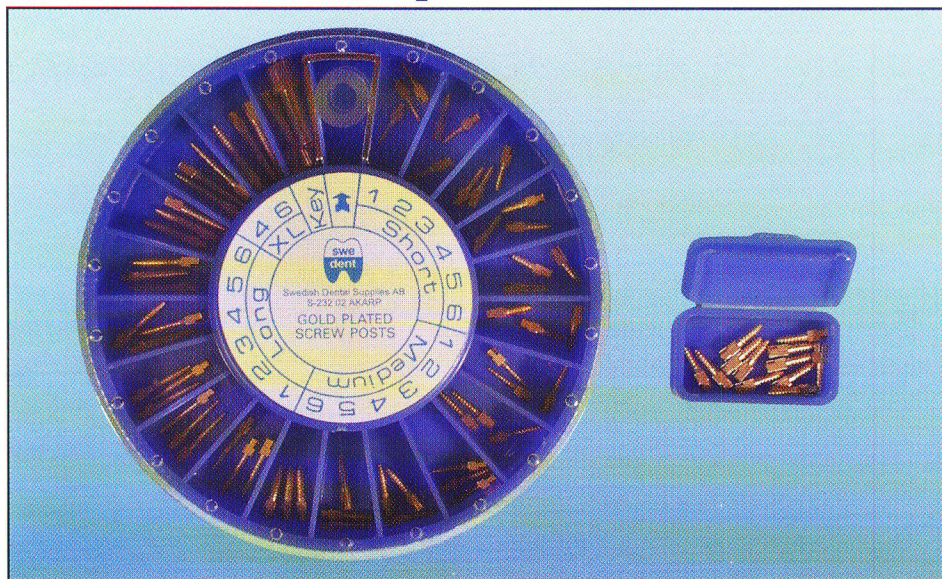

# screw posts

gold plated  
or titanium

Root canal screws conical shaped to avoid unwanted wedge effect. Electrolytically plated with a thick layer of 24k gold. Available in 6 sizes and 4 length. Screw posts in cylindrical or composite type are also available.

Size	1	2	3	4	5	6	
S	●	●	●	●	●	●	Short 8,0 mm
M	●	●	●	●	●	●	Medium 9,5 mm
L	●	●	●	●	●	●	Long 12,0 mm
XL				●		●	Extra long 14,0 mm
∅	1,05	1,20	1,35	1,50	1,65	1,80	Dimension

- ASSORTMENT BOX OF 60 PCS  
GOLD PLATED or TITANIUM  
3 pcs of 20 sizes, cross key and hallow key

- ASSORTMENT BOX OF 240 PCS  
GOLD PLATED or TITANIUM  
12 pcs of 20 sizes, cross key and hallow key

- ASSORTMENT BOX OF 120 PCS  
GOLD PLATED or TITANIUM  
6pcs of 20 sizes, cross key and hallow key

- REFILL BOX GOLD PLATED  
Box of 12 pcs one size

- REFILL BOX TITANIUM  
Box of 6 pcs one size

— SWEDISH DENTAL SUPPLIES AB —